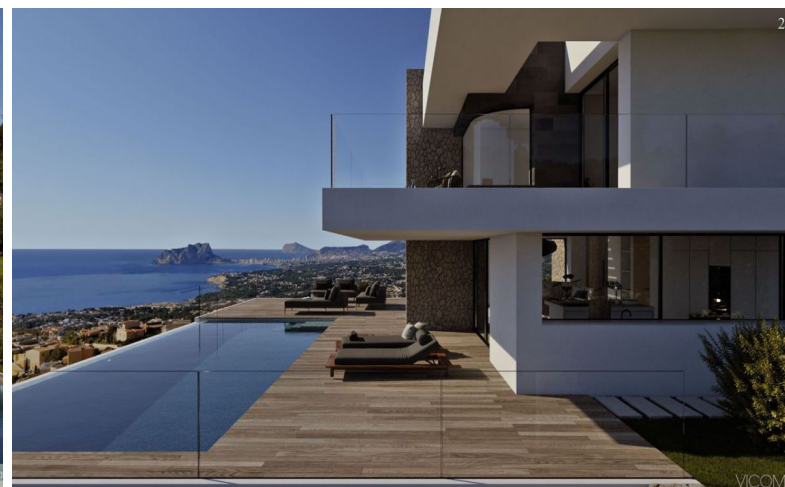

## Benitachell

Price: 1 880 000 €

The modern and Mediterranean architecture merge into villa Estrella, conceived as a comfortable family residence. A property located on the North of Costa Blanca, in the Residential Resort Cumbre del Sol, one of the best destinations for those who is looking for spectacular sea views, coves of crystal clear waters, a natural environment, away from the noise and rush of the larges cities. Villa Estrella is distributed on 3 floors, with 3 bedrooms with en-suite bathroom, master bedroom also provides with a dressing room and a private terrace to enjoy the sea views. It has a TV room, kitchen with island,...